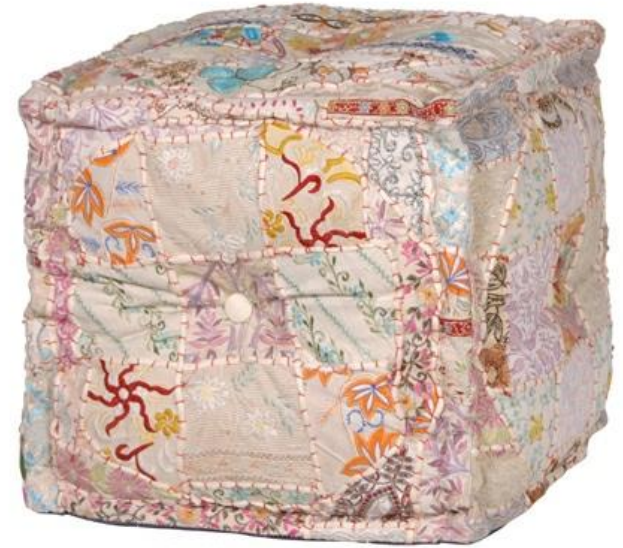

Soft Furnishing Project

Brief 3.

Bean Bags

Cube seats and foot stools

400 400